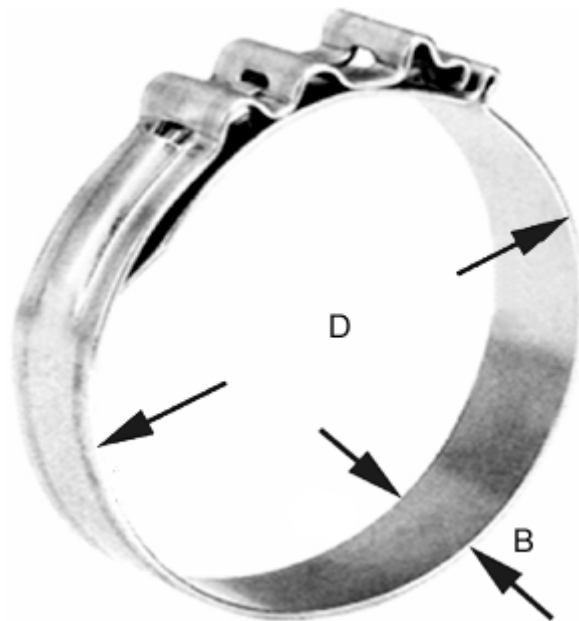

Article number: 021087006028

Description: COBRA one piece-connector 28/8 W4

Measures

Diameter D = 28.0

Width B = 8